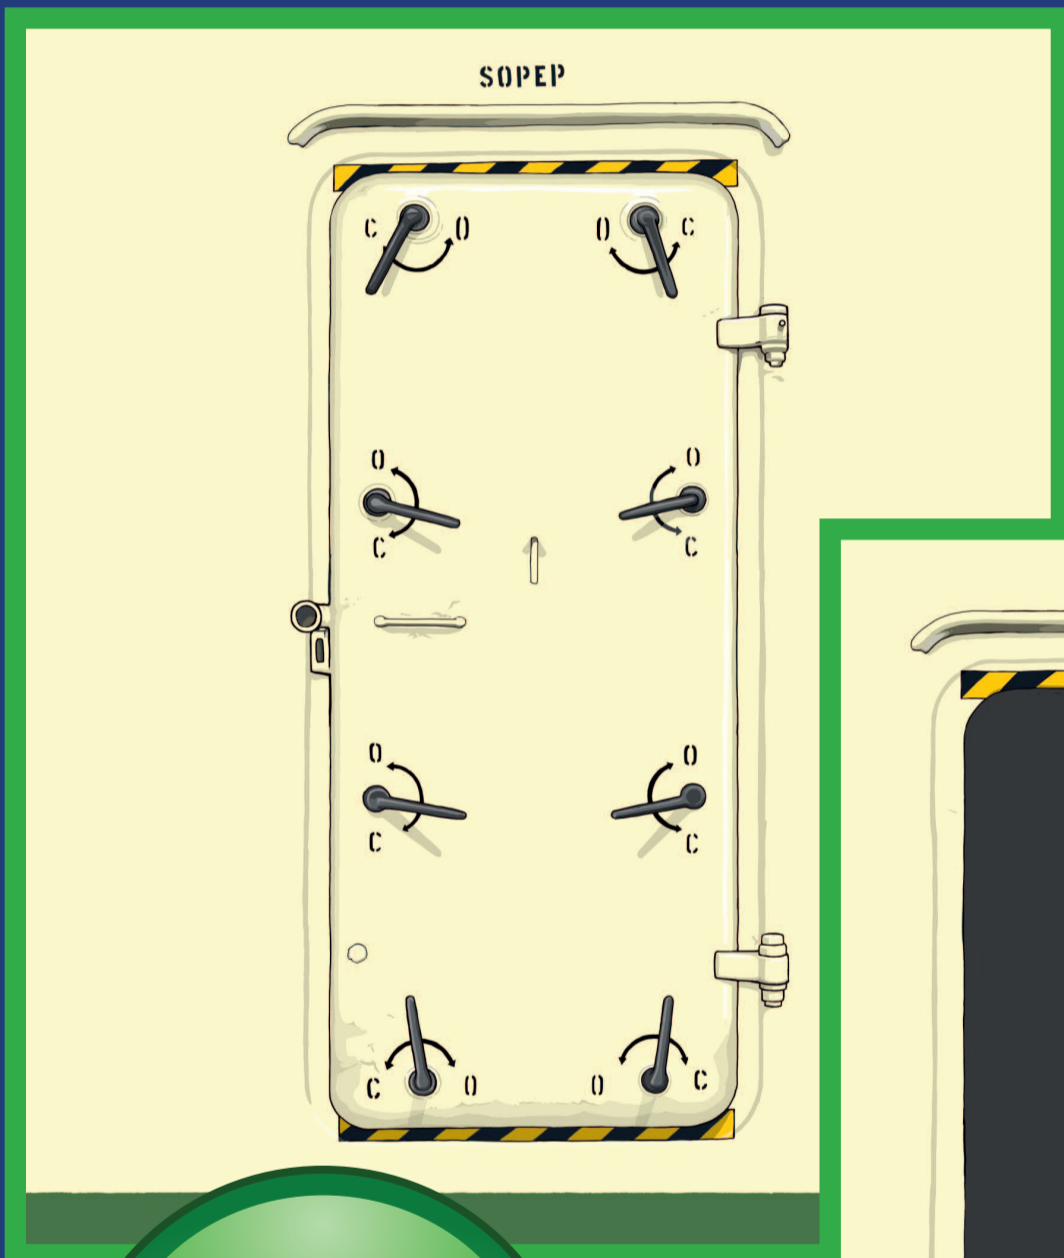

STAY SHIPSHAPE

WATERTIGHT DOORS

GSH01 - One of a series of Steamship Mutual Loss Prevention Posters produced by The Ship Safety Trust.

For further information please contact the Loss Prevention Department, Steamship Insurance Management Services Ltd.
Tel: +44 20 7247 5490
Email: loss.prevention@simsl.com