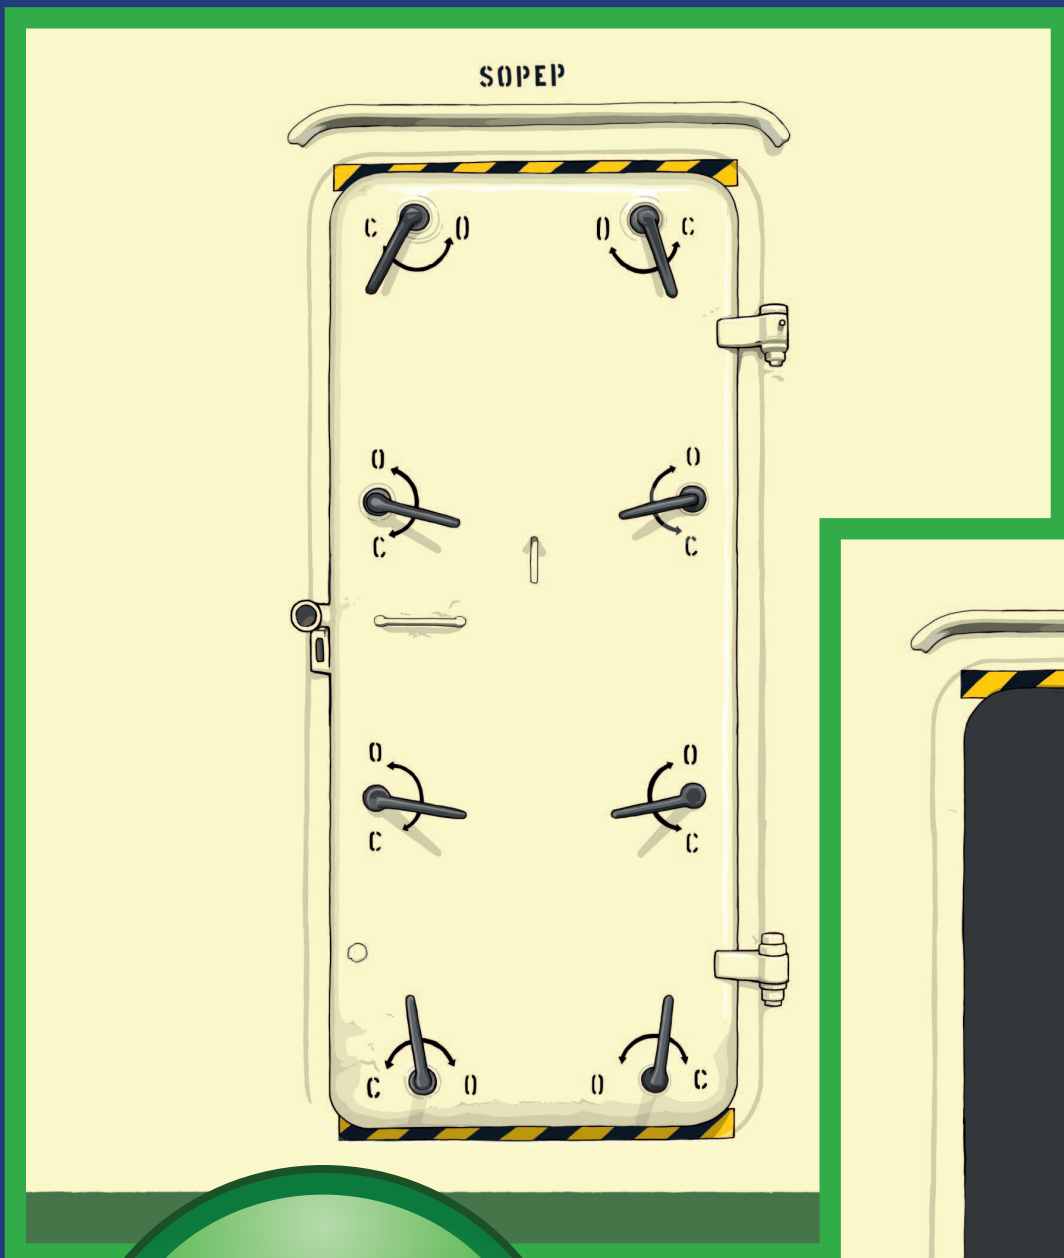

STAY SHIPSHAPE

WATERTIGHT DOORS

GSH01 - One of a series of Steamship Mutual Loss Prevention Posters produced by The Ship Safety Trust.

For further information please contact the Loss Prevention Department, Steamship Insurance Management Services Ltd.
Tel: +44 20 7247 5490
Email: loss.prevention@simsl.com